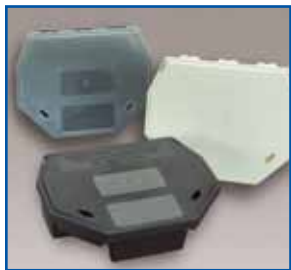

Aegis® Rat/Modular

Bait Stations

Aegis Rat: Versatile station available in different colors.

Options—Available in all black or all white, or with a clear lid.