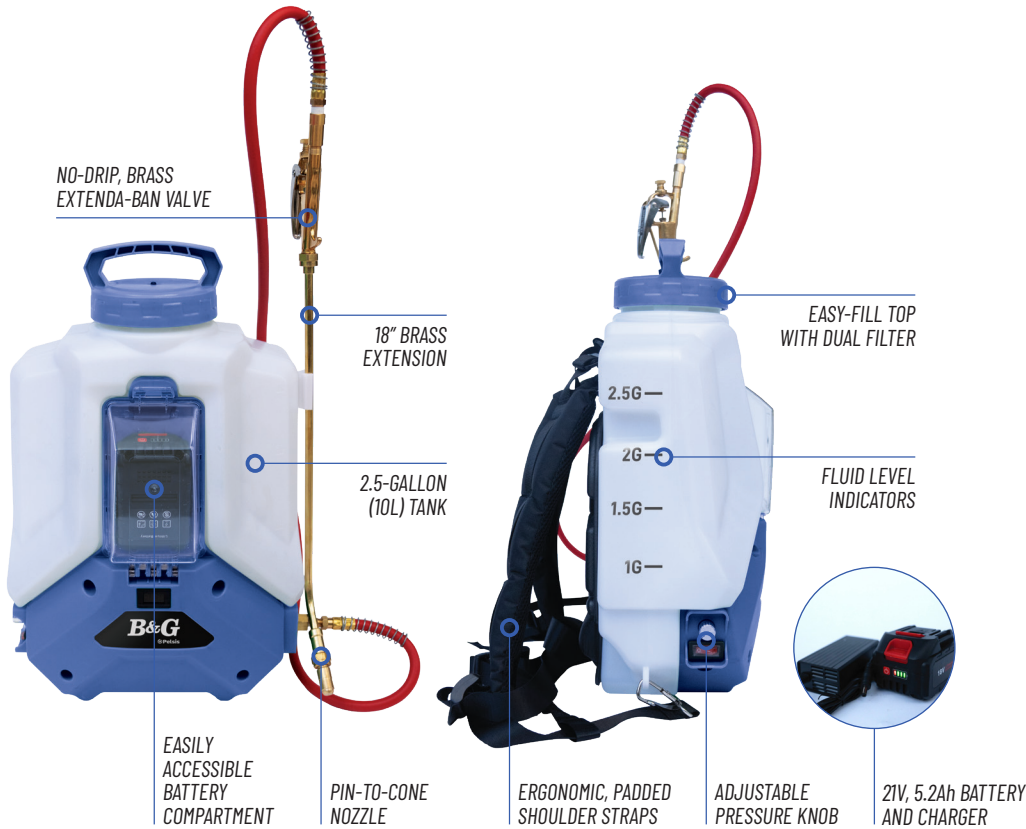

NEW
BACKPACK SPRAYER

B&G

The B&G Backpack Sprayer delivers reliable power and precision on every job. Its ergonomic, lightweight 2.5-gallon size and padded backpack straps minimize fatigue, allowing you to work longer and more comfortably. This sprayer features our trusted, rebuildable Extenda-Ban valve and a powerful 21V, 5.2Ah battery, ensuring maximum efficiency and a long lifespan.

FEATURES & BENEFITS

TRUSTED, REBUILDABLE EXTENDA-BAN VALVE

The heavy-duty brass Extenda-Ban valve is made with Viton seals and features a non-drip tip. It's completely rebuildable and designed for years of reliable service.

VERSATILE SPRAY CONTROL

Comes with pin-to-cone nozzle for a variety of applications and a spray distance of up to 25 feet.

ADJUSTABLE PRESSURE

Use the knob to quickly adjust pressure from 10-95 PSI.

RECHARGEABLE & INTERCHANGEABLE BATTERY

Rechargeable battery delivers up to 5 hours of continuous use. Easily check the charge level with the integrated indicator. Compatible with select commercially available battery brands.

PRIMELINE ACCESSORIES COMPATIBILITY