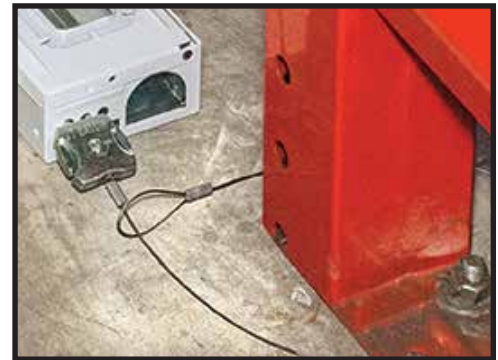

REPEATER™ & LITTLE PETE®

MULTIPLE CATCH MOUSE TRAPS

No. 420

No. 423

- Double Folded Edges For Safety.
- Heavy Duty Galvanized Steel Construction.
- Can Be Used With No. 166 Glue Board To Hold Mice Or Monitor Insects.
- Standard Size Repeater™ Catches And Holds Up To 30 Mice!
- Little Pete® Has A Smaller Foot Print And Catches And Holds Up To 10 Mice!
- Also Available With Speedy Clean® Ramps And Powder Coated To Protect From Rusting!
- Visit Our Website To See All Repeater™ And Little Pete® Models And Colors.

- Tether To Posts, Pallets, etc. With No. 430 Multiple Catch Mouse Trap Cable.

No. 430 Can Be Used With All JT EATON™ Repeater™ And Little Pete® Multiple Catch Mouse Traps Including Speedy Clean® Models And No. 425 WIND-UP™ Trap