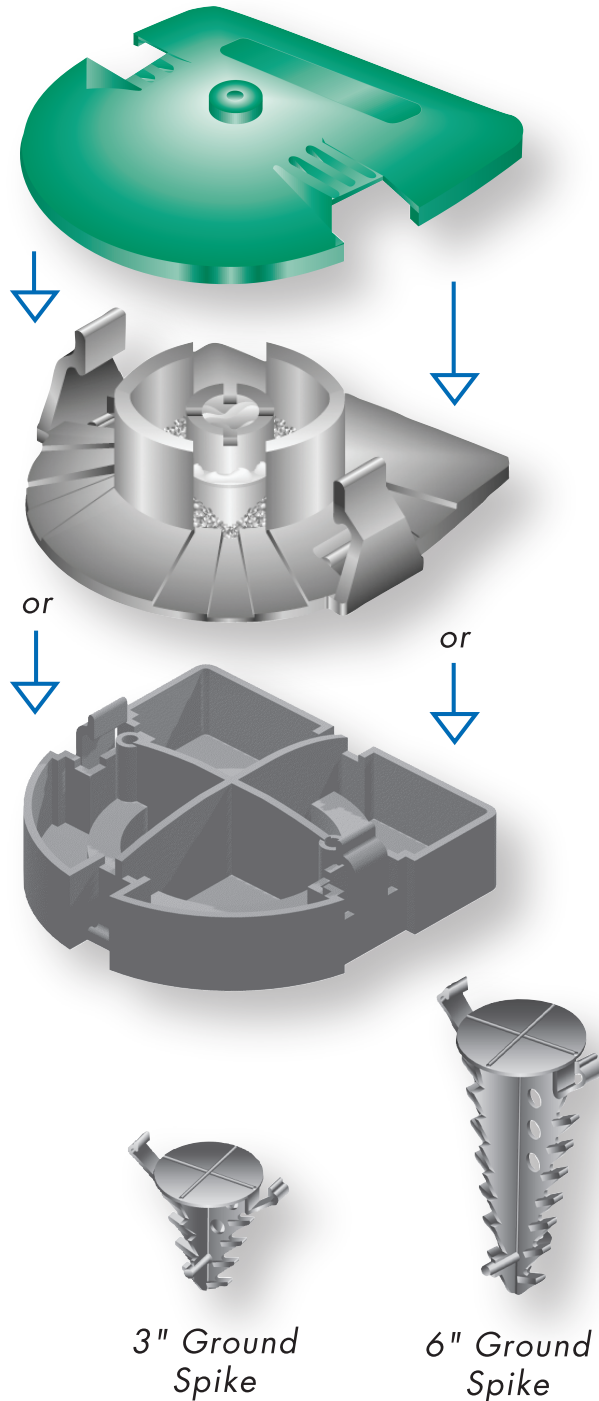

Insect Bait Stations

OUTDOOR INSECT BAIT STATION

The ultimate system for monitoring and baiting.

- » Accessible to crawling insects, including ants
- » Holds liquid, granular, paste, and gel baits
- » Secure cap, 3 in. or 6 in. ground spikes
- » Season-long control method for IPM programs
- » Patented design

ANTS-ONLY BAIT STATION

- » 4 compartments for liquid or granular bait
- » Allows only ants to enter and leave with bait
- » Holds enough liquid bait for colony control
- » Ideal for monthly IPM programs

ORDER#	MODEL#	DESCRIPTION
24030111	PPS-1	Green Cap - 100 units
24030110	PPS-2	General Pest Bait Station - base, 100 units
24030188	PPS-2A	Ants-Only Bait Station - 100 units
24030113	PPS-3	3" Ground Spike - 100 units
24030114	PPS-6	6" Ground Spike - 100 units
24030161	PPS-25	Screen - 100 units