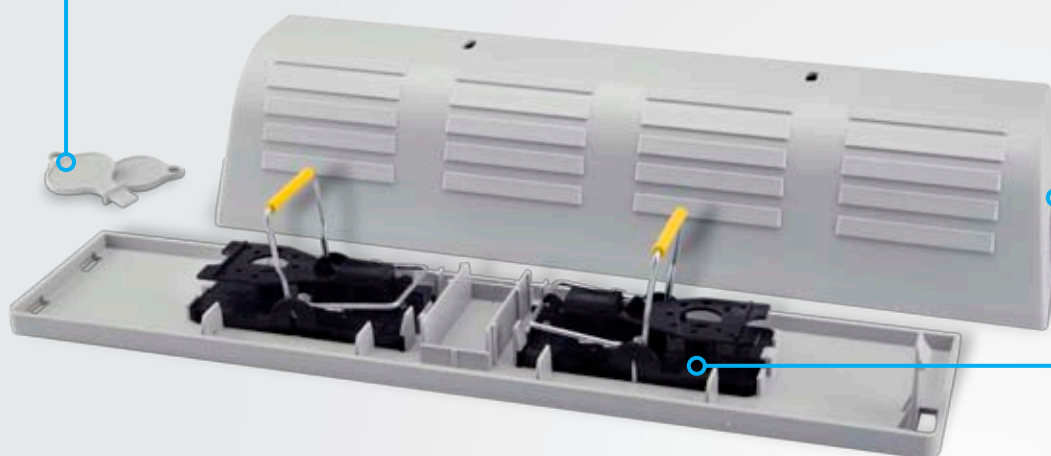

☒ Keeps Children and Pets Away From Traps

☒ Use in Common Areas

☒ Inspection Holes

☒ No Chemicals

☒ Holds Wooden Snap Traps and Snap-E® Mousetraps

PRO GRADE PERFORMANCE

Our Snap-E® Covers are constructed of durable plastic. They resist stains and odors, are easy to clean and can be reused for years of rodent control.

ALSO AVAILABLE FROM KNESS **Ketch-All®** MULTIPLE CATCH MOUSETRAP

The Ketch-All® needs no bait and catches multiple mice in one setting. The trap is properly set with four to six full (360°) turns.

View all our products online at kness.com/products