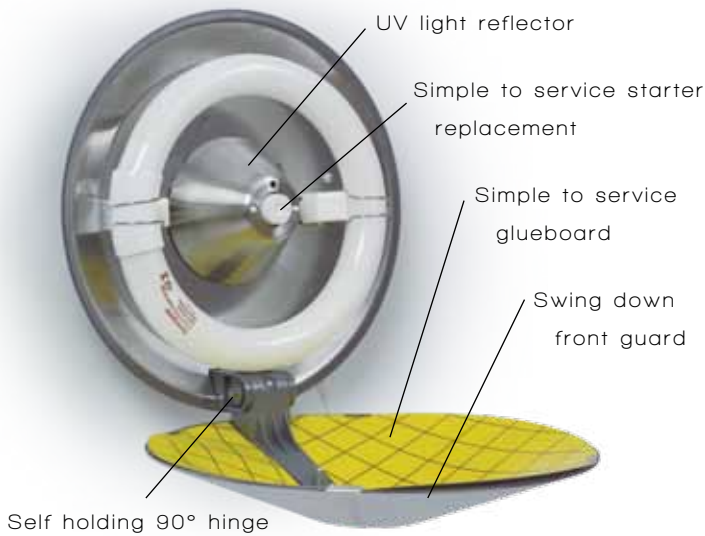

Stylish and contemporary, the Aura™ decorative flylight is an ultra discreet unit designed for front-of-house applications.

Ideal for use within cafes, restaurants, bars and hotels, the Aura™ offers an elegant, modern aesthetic alongside innovative, easy-to-service features and maximum efficacy. **The unique circular registered design of the unit allows light to attract flying insects from a full 360° around the unit**, attracted by the patented Synergetic® green light, whilst the design of the discreetly positioned glueboard gives a 100% useful glue area which remains hidden from customer view.

FEATURES

- Contemporary detailing and elegant clean lines
- Beautifully polished facade
- Slim design ensures that the unit is unobtrusive
- Ultra discreet fly catching glueboard hidden from view
- 100% useful glueboard area ensures maximum efficacy
- Ensures compliance with food hygiene legislation
- Patented dual wavelength Synergetic® technology for an increased catch
- Easy tool free access and efficient, fast servicing
- Robust stainless steel and UV stable polycarbonate construction

PRODUCT CODE	ZL051/110v
DESCRIPTION	Aura, 22 Watt
DIMENSIONS (INCHES) H x W x D	10½ x 10½ x 5¼
COVERAGE (ft²)	430
BULBS	1 X TGX22
GLUEBOARDS	1 x INL198
WEIGHT (lbs)	4 ¼

ROOM COVERAGE

430 ft²

APPLICATION

Front
of House